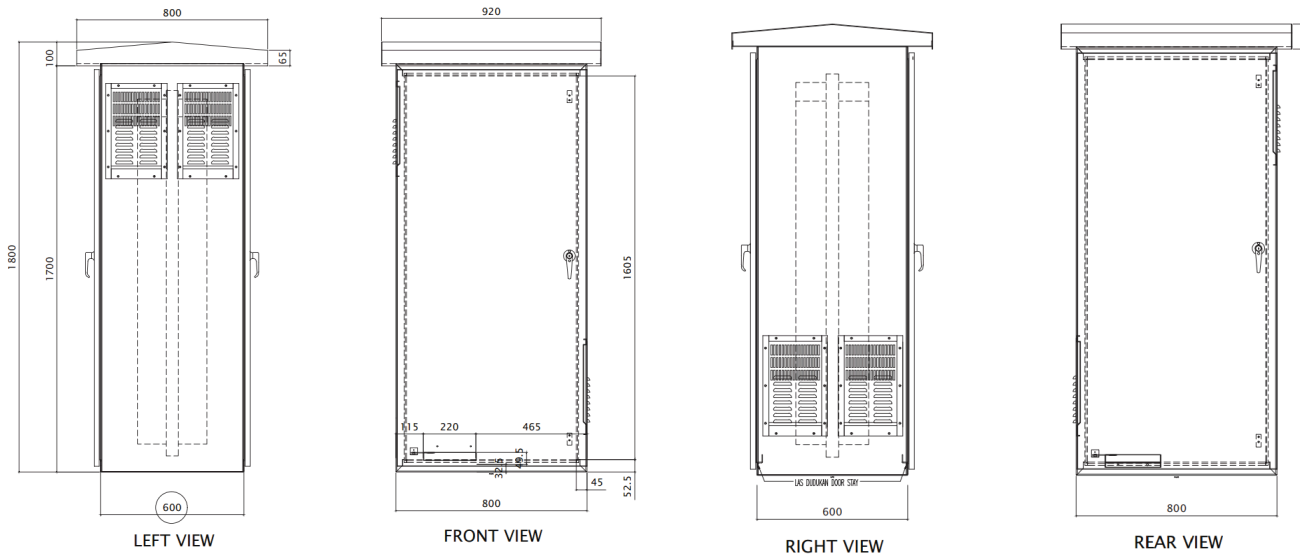

Dimensional Drawings (All Dimensions in mm)

Contact Information

Factory

PT. Graha Sumber Prima Elektronik
Kawasan Industri Taman Tekno, BSD
Sektor XI Kav
C-11, Tangerang Selatan
Tel : (62)21-75879952/53
Whatsapp (WA) : (62) 853-1284-0162
Email : sales@gspe.co.id

Office

PT. Graha Sumber Prima
Elektronik Intercon Plaza D1,
Meruya Ilir, Jakarta 11620,
Indonesia
Tel : (62)21-584-6191
Email : sales@gspe.co.id